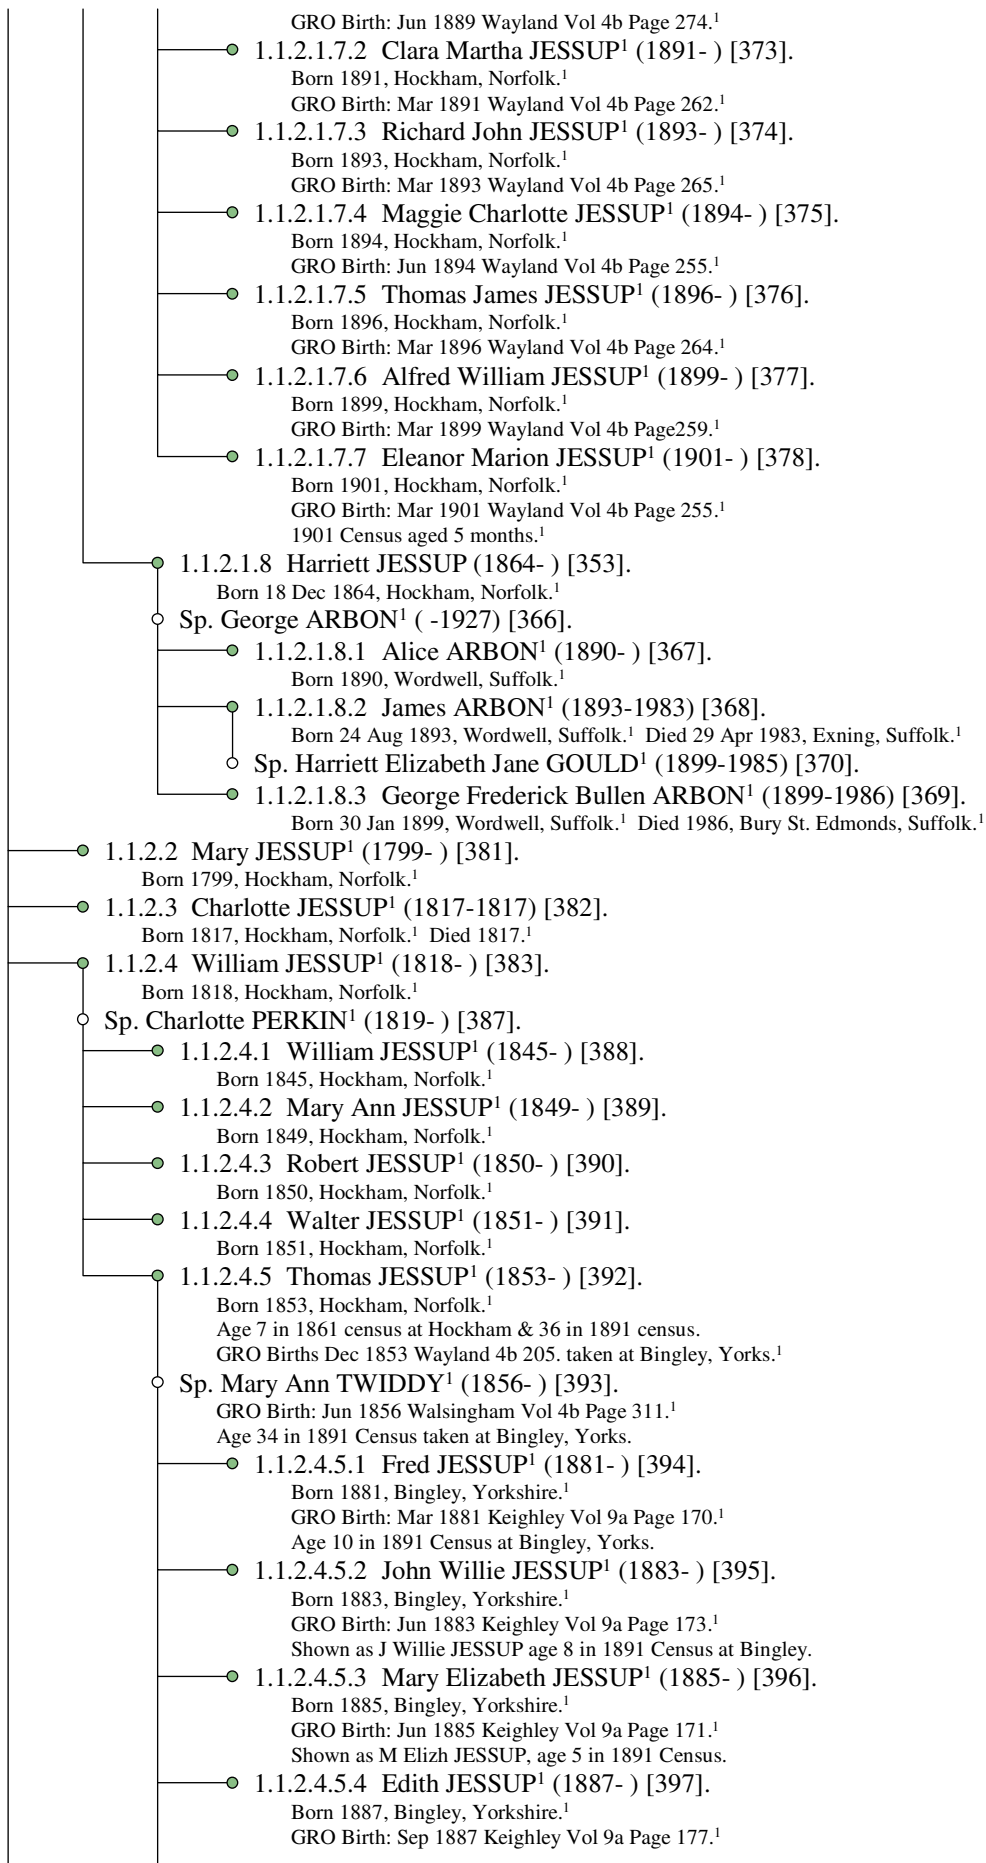

Robert JESSUP (1693-1777)

Sources

- 1 "Nigel Musk - Genes Reunited". Assessment: Secondary evidence.
- 2 "Chrissy Doyle-Ward". Assessment: Secondary evidence.
- 3 Ibid. Assessment: Secondary evidence.
This may be a burial date
- 4 "Marriage Certificate". Assessment: Primary evidence.
- 5 "GRO Index". Assessment: Primary evidence.
Not 100% sure if this is the correct one. Age fits, but not sure about the location.
- 6 "Birth Certificate". Assessment: Primary evidence.
- 7 "Marriage Certificate". Assessment: Primary evidence.
Original Marriage Certificate.
- 8 "Death Certificate". Assessment: Primary evidence.